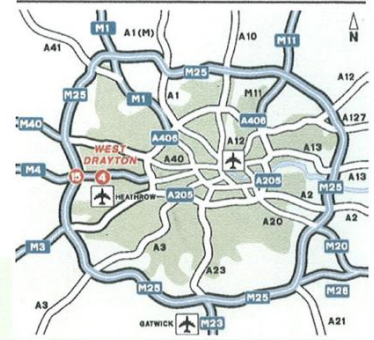

About the Holiday Inn – Heathrow M4, Jct.4

The Heathrow Airport Hotel is one of three Holiday Inn hotels located at the largest international airport in England, London Heathrow Airport (LHR). This Heathrow hotel is the closest of the three Holiday Inns to the main airport Terminals 1, 2 and 3, with easy access to and a short ride from Terminal 4 and 5, the hotel is also easily reached by car from the M4, M25 and M40.

Car parking is free as well!

HOLIDAY INN LONDON HEATHROW
Sipson Way/Corner of Bath Road
Middlesex UB7 0DP

Tel. +44(0)208 990 0053 Fax. +44(0)208 990 0199
www.holidayinnheathrow.co.uk

How to find us

-  **By Rail.**
West Drayton Station, Thames trains from London Paddington/Slough to West Drayton Station.
-  **By London Underground.**
Heathrow Airport Terminals 1, 2 & 3. (Piccadilly Line). Heathrow Airport Terminal 4. (Heathrow Express). Hatton Cross (Piccadilly Line). Both stations are a short taxi ride from the hotel.
-  **London Transport Bus.**
Airbus (Red) from Victoria (A1) or King's Cross (A2) to Heathrow Central Station, catch a Hoppa Bus from Terminal 2 to the Hotel. Bus Route 222 serving Uxbridge - Hounslow West is convenient to the Hotel. Holiday Inn M4 Jct 4 & Crowne Plaza Heathrow (Hoppa Bus 1), Holiday Inn London Heathrow (Hoppa Bus 4) and Holiday Inn Ariel (Hoppa Bus 6).

Locator Map

The Holiday Inn London - Heathrow is located on the corner of Bath Road and Sipson Way and is one of three Holiday Inn hotels at Heathrow Airport. The hotel is the closest hotel to terminals 1, 2 and 3 and is easily reachable from major motorways the M4, M40 and M25. is a 20 minute drive away, or else you can go by train or tube.

Holiday Inn - London Heathrow
Corner of Bath Road/Sipson Way
West Drayton
Middlesex
London
UB7 0DP
www.hiheathrow.co.uk