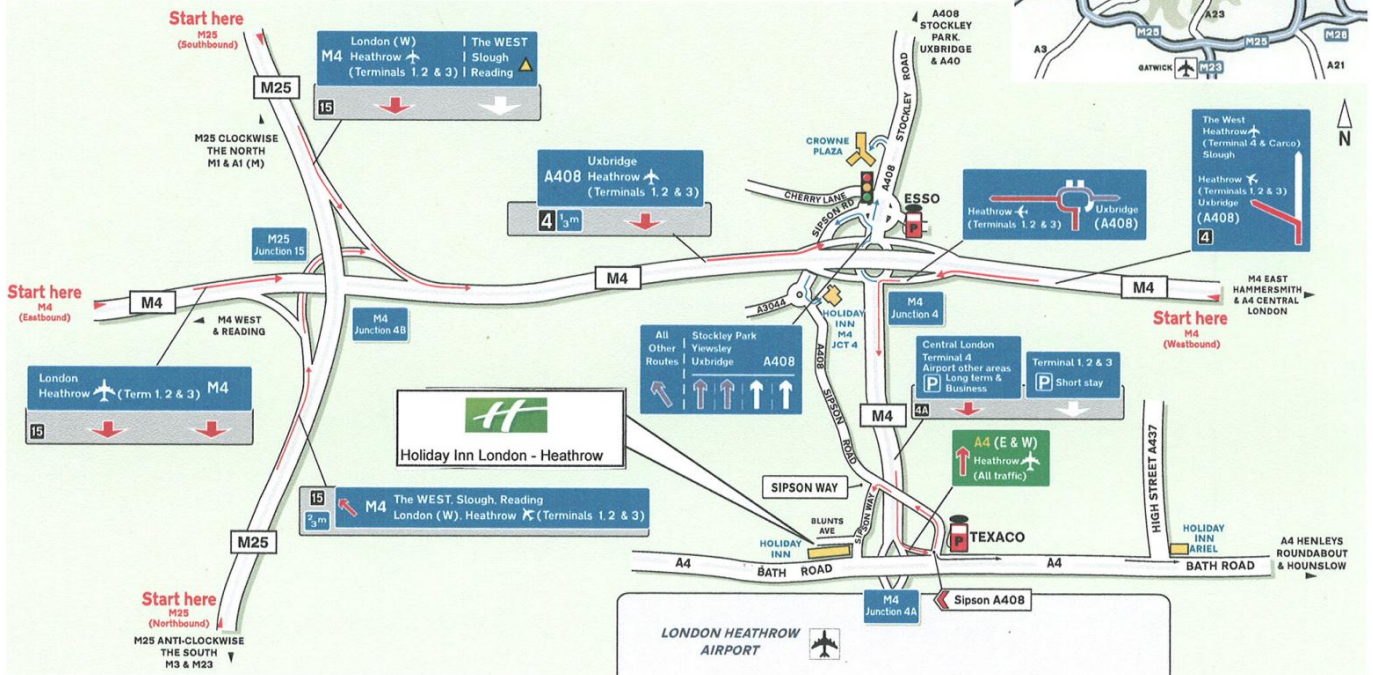

About the Holiday Inn – Heathrow M4, Jct.4

The Heathrow Airport Hotel is one of three Holiday Inn hotels located at the largest international airport in England, London Heathrow Airport (LHR). This Heathrow hotel is the closest of the three Holiday Inns to the main airport Terminals 1, 2 and 3, with easy access to and a short ride from Terminal 4 and 5, the hotel is also easily reached by car from the M4, M25 and M40.

Car parking is free as well!

HOLIDAY INN LONDON HEATHROW
Sipson Way/Corner of Bath Road
Middlesex UB7 0DP

Tel. +44(0)208 990 0053 Fax. +44(0)208 990 0199
www.holidayinnheathrow.co.uk

How to find us

-  **By Rail.**
West Drayton Station, Thames trains from London Paddington/Slough to West Drayton Station.
-  **By London Underground.**
Heathrow Airport Terminals 1, 2 & 3. (Piccadilly Line). Heathrow Airport Terminal 4. (Heathrow Express). Hatton Cross (Piccadilly Line). Both stations are a short taxi ride from the hotel.
-  **London Transport Bus.**
Airbus (Red) from Victoria (A1) or King's Cross (A2) to Heathrow Central Station, catch a Hoppa Bus from Terminal 2 to the Hotel. Bus Route 222 serving Uxbridge - Hounslow West is convenient to the Hotel. Holiday Inn M4 Jct 4 & Crowne Plaza Heathrow (Hoppa Bus 1), Holiday Inn London Heathrow (Hoppa Bus 4) and Holiday Inn Ariel (Hoppa Bus 6).

Locator Map

The Holiday Inn London - Heathrow is located on the corner of Bath Road and Sipson Way and is one of three Holiday Inn hotels at Heathrow Airport. The hotel is the closest hotel to terminals 1, 2 and 3 and is easily reachable from major motorways the M4, M40 and M25. is a 20 minute drive away, or else you can go by train or tube.

Holiday Inn - London Heathrow
Corner of Bath Road/Sipson Way
West Drayton
Middlesex
London
UB7 0DP
www.hiheathrow.co.uk