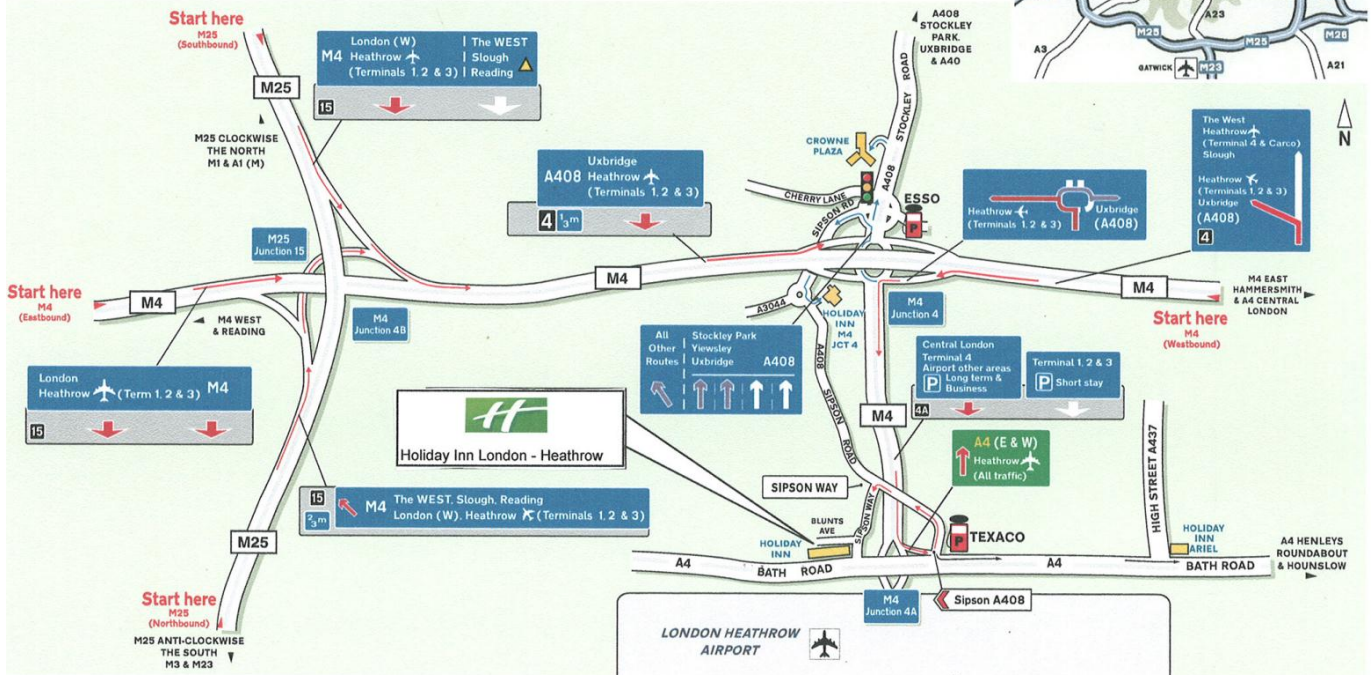

## About the Holiday Inn – Heathrow M4, Jct.4

The Heathrow Airport Hotel is one of three Holiday Inn hotels located at the largest international airport in England, London Heathrow Airport (LHR). This Heathrow hotel is the closest of the three Holiday Inns to the main airport Terminals 1, 2 and 3, with easy access to and a short ride from Terminal 4 and 5, the hotel is also easily reached by car from the M4, M25 and M40.

How to find us

- By Rail.**  
West Drayton Station, Thames trains from London Paddington/Slough to West Drayton Station.
- By London Underground.**  
Heathrow Airport Terminals 1, 2 & 3. (Piccadilly Line). Heathrow Airport Terminal 4. (Heathrow Express). Hatton Cross (Piccadilly Line). Both stations are a short taxi ride from the hotel.
- London Transport Bus.**  
Airbus (Red) from Victoria (A1) or King's Cross (A2) to Heathrow Central Station, catch a Hoppa Bus from Terminal 2 to the Hotel. Bus Route 222 serving Uxbridge - Hounslow West is convenient to the Hotel. Holiday Inn M4 Jct 4 & Crowne Plaza Heathrow (Hoppa Bus 1), Holiday Inn London Heathrow (Hoppa Bus 4) and Holiday Inn Ariel (Hoppa Bus 6).

Locator Map

The Holiday Inn London - Heathrow is located on the corner of Bath Road and Sipson Way and is one of three Holiday Inn hotels at Heathrow Airport. The hotel is the closest hotel to terminals 1, 2 and 3 and is easily reachable from major motorways the M4, M40 and M25. is a 20 minute drive away, or else you can go by train or tube.