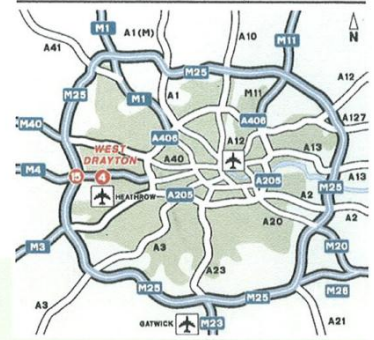

## About the Holiday Inn – Heathrow M4, Jct.4

The Heathrow Airport Hotel is one of three Holiday Inn hotels located at the largest international airport in England, London Heathrow Airport (LHR). This Heathrow hotel is the closest of the three Holiday Inns to the main airport Terminals 1, 2 and 3, with easy access to and a short ride from Terminal 4 and 5, the hotel is also easily reached by car from the M4, M25 and M40.

How to find us

- By Rail.**  
West Drayton Station, Thames trains from London Paddington/Slough to West Drayton Station.
- By London Underground.**  
Heathrow Airport Terminals 1, 2 & 3. (Piccadilly Line). Heathrow Airport Terminal 4. (Heathrow Express). Hatton Cross (Piccadilly Line). Both stations are a short taxi ride from the hotel.
- London Transport Bus.**  
Airbus (Red) from Victoria (A1) or King's Cross (A2) to Heathrow Central Station, catch a Hoppa Bus from Terminal 2 to the Hotel. Bus Route 222 serving Uxbridge - Hounslow West is convenient to the Hotel. Holiday Inn M4 Jct 4 & Crowne Plaza Heathrow (Hoppa Bus 1), Holiday Inn London Heathrow (Hoppa Bus 4) and Holiday Inn Ariel (Hoppa Bus 6).

Locator Map

The Holiday Inn London - Heathrow is located on the corner of Bath Road and Sipson Way and is one of three Holiday Inn hotels at Heathrow Airport. The hotel is the closest hotel to terminals 1, 2 and 3 and is easily reachable from major motorways the M4, M40 and M25. is a 20 minute drive away, or else you can go by train or tube.